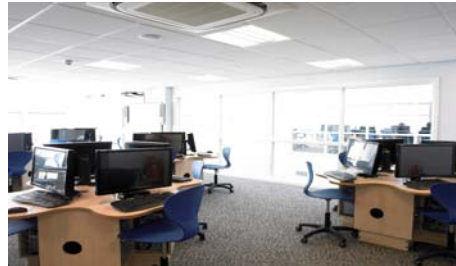

Whitburn Church of England Academy

Do you run an evening class?

*Sports teams
Exercise classes
Cookery*

*Conferences or meetings
Computer based activities
Dancing or fitness*

Sports Hall:

- Basket Ball
- Trampoline
- Climbing wall
- Football
- Badminton and cricket nets

ICT Suites:

- 24" screens
- Broadband access
- Twin Interactive whiteboard
- Clean/Modern rooms

Cookery Rooms:

- Excellent facilities
- Spacious surroundings
- Great view

Superb Conference Spaces and Meeting Places!